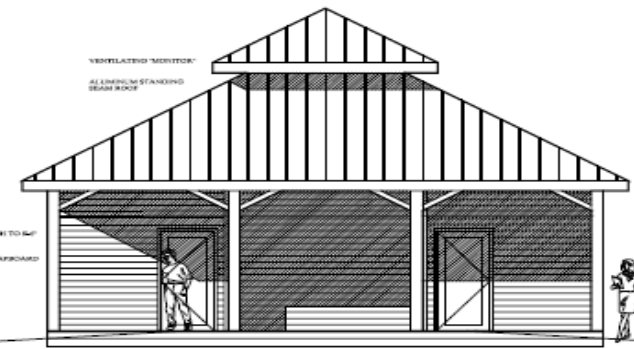

C WEST ELEVATION

A SOUTH (FRONT) ELEVATION

D EAST ELEVATION

B NORTH (REAR) ELEVATION

PARHAM

403 TAZEWELL . CAPE CHARLES VIRGINIA 23310-3217
 757.331.8133 ... rktek@verizon.net
 LEON FULLER PARHAM . ARCHITECT, R A, NCARB