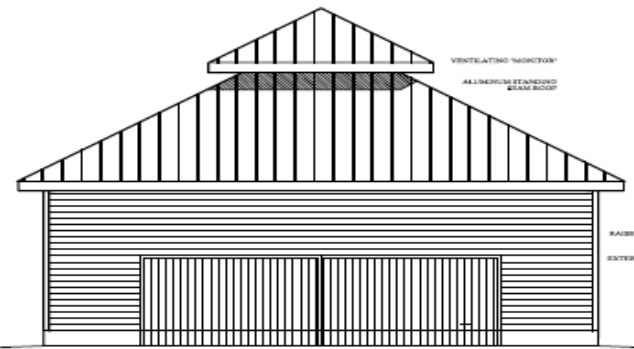

C WEST ELEVATION

A SOUTH (FRONT) ELEVATION

D EAST ELEVATION

B NORTH (REAR) ELEVATION

PARHAM

403 TAZEWELL . CAPE CHARLES VIRGINIA 23310-3217
 757.331.8133 ... rktek@verizon.net
 LEON FULLER PARHAM . ARCHITECT, R A, NCARB